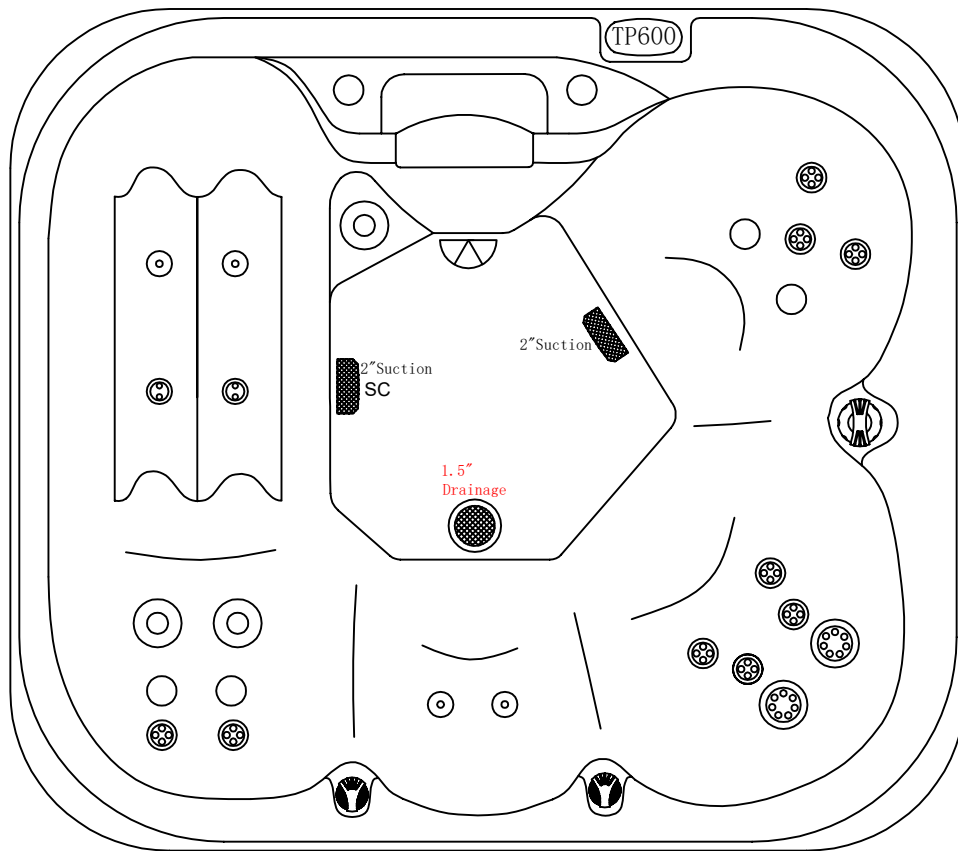

# Bahamas 185

LP200-2P (DXD)	Natural series skirt plate	TP600 30P/BALBOA
DXD-300	H series black stainless steel nozzles	Flash + grey cylinder surface accessories

5" jet		3	Light		1
5" Eddy jet		2	Diverter Valve		1
3.5" jet		4	Air Control		2
3.5" Eddy jet		9	Small Light		
2" jet		4	2" Suction		2
2" Eddy jet		2	1.5" Drainage		1